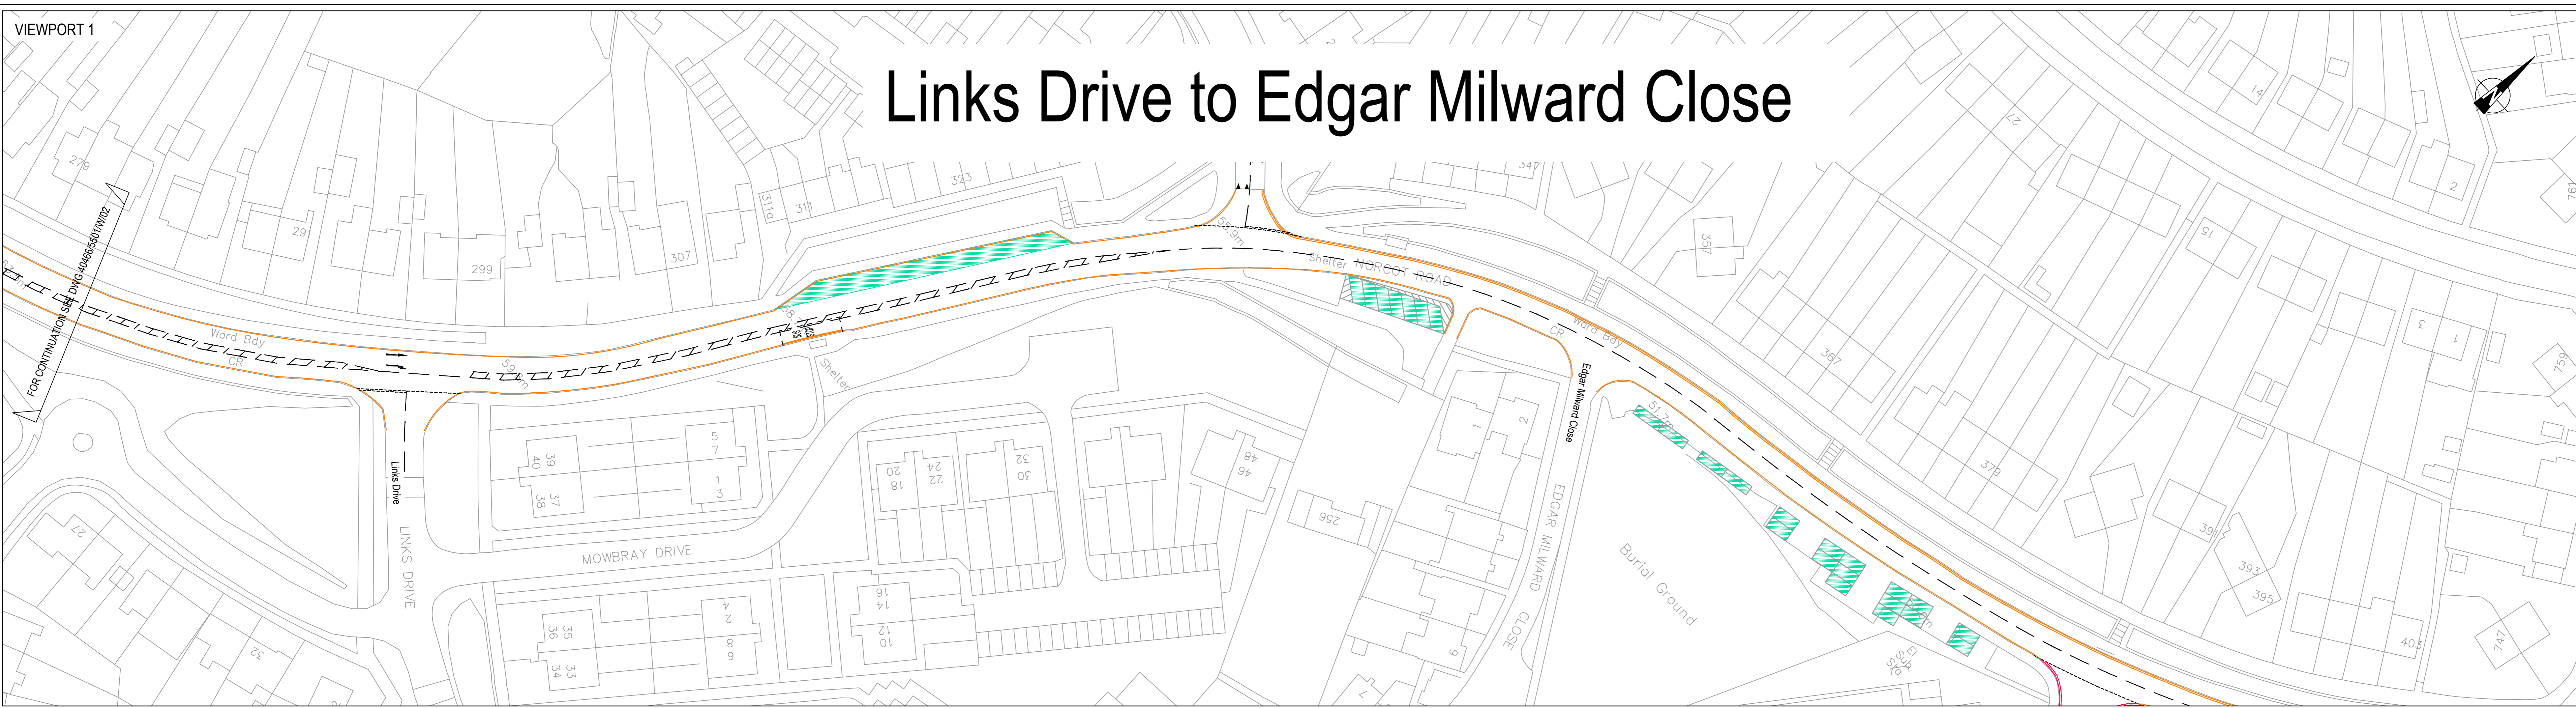

VIEWPORT 1

Links Drive to Edgar Milward Close

RED ROUTE

No stopping at any time

VIEWPORT 2

Edgar Milward Close to Oxford Road

- Key:
- Existing Yellow Lines Turned To Red
 - ▨ Existing Parking Bays
 - ▨ Existing Disabled Parking Bays
 - ▨ Existing Loading Bays
 - ▨ Proposed Loading Bays
 - ▨ Proposed Parking Bays
 - Proposed Red Lines
 - ▨ Pubs, Eateries & Garages
 - ▨ Shops

PLAN 3