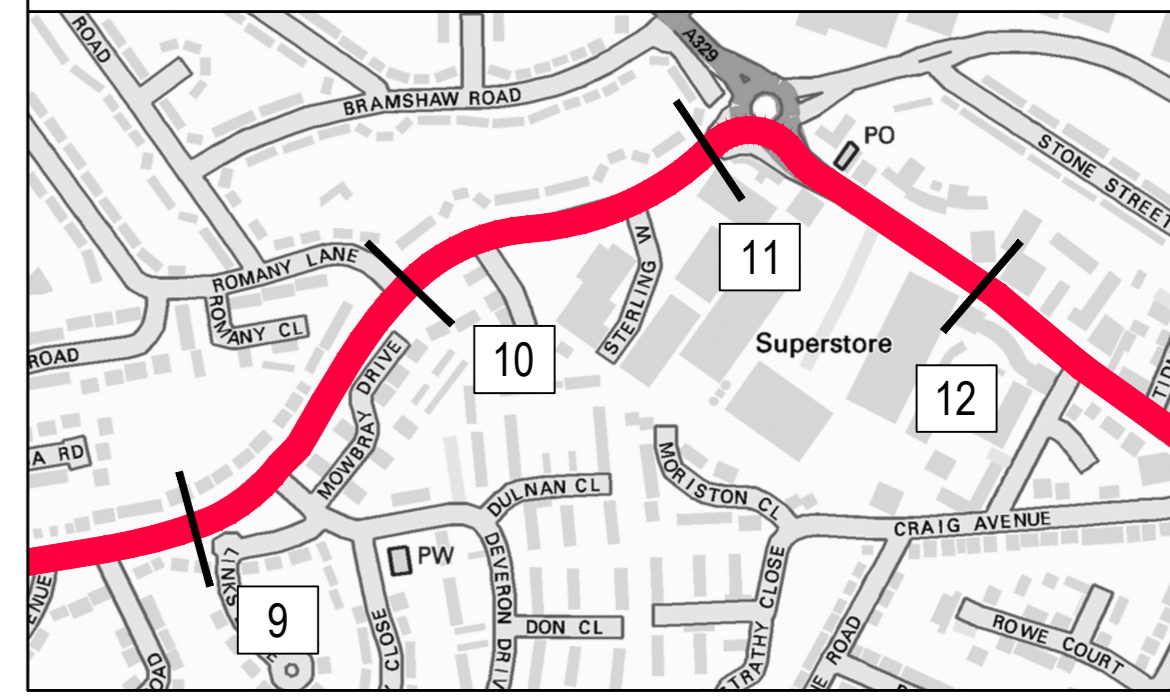

VIEWPORT 1

Links Drive to Edgar Milward Close

RED ROUTE

No stopping at any time

VIEWPORT 2

Edgar Milward Close to Oxford Road

- Key:
- Existing Yellow Lines Turned To Red
 - ▨ Existing Parking Bays
 - ▨ Existing Disabled Parking Bays
 - ▨ Existing Loading Bays
 - ▨ Proposed Loading Bays
 - ▨ Proposed Parking Bays
 - Proposed Red Lines
 - ▨ Pubs, Eateries & Garages
 - ▨ Shops

PLAN 3