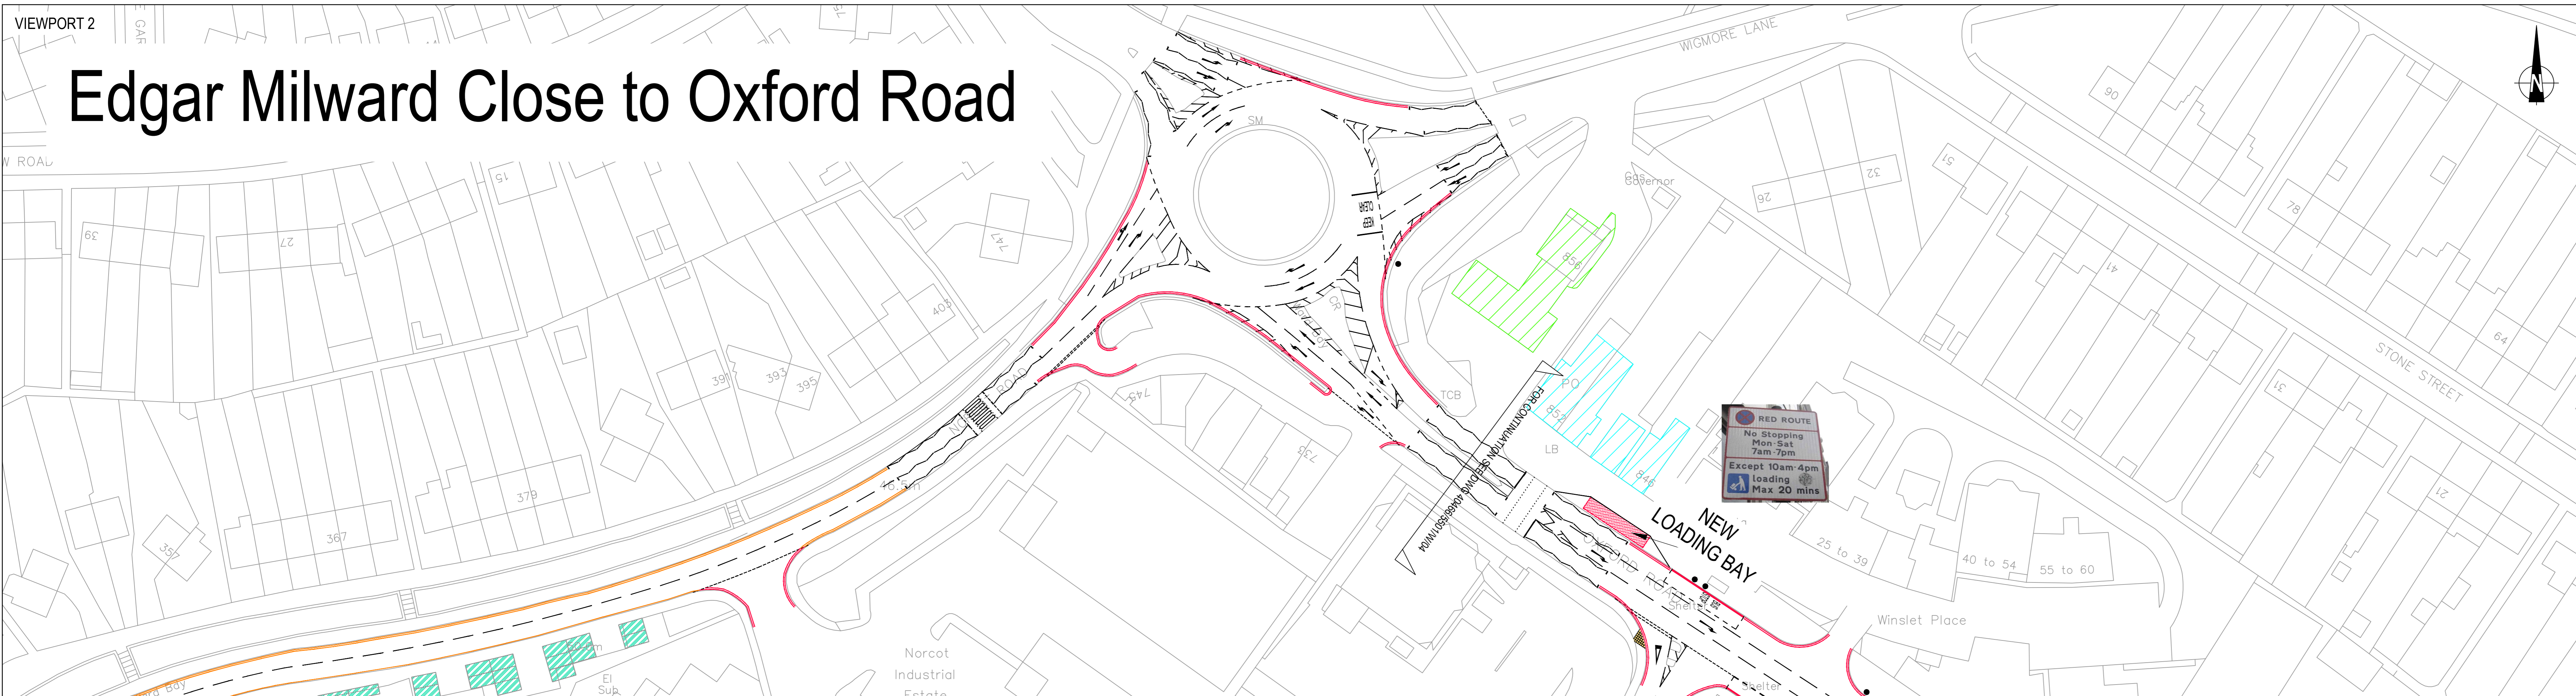

VIEWPORT 1

Links Drive to Edgar Milward Close

RED ROUTE

No stopping at any time

VIEWPORT 2

Edgar Milward Close to Oxford Road

- Key:
- Existing Yellow Lines Turned To Red
 - ▨ Existing Parking Bays
 - ▨ Existing Disabled Parking Bays
 - ▨ Existing Loading Bays
 - ▨ Proposed Loading Bays
 - ▨ Proposed Parking Bays
 - Proposed Red Lines
 - ▨ Pubs, Eateries & Garages
 - ▨ Shops